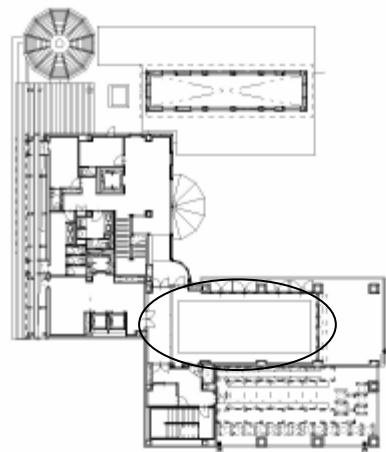

Floor Information

4F THE GRACE ROOM

出入口
Doorway

窓からお庭の景色をご覧ください
paned window

2400

Screen
size

1800

The Kawabun Nagoya

Floor Information

4F THE GRACE ROOM

The Kawabun Nagoya

Floor Information

4F THE GRACE ROOM