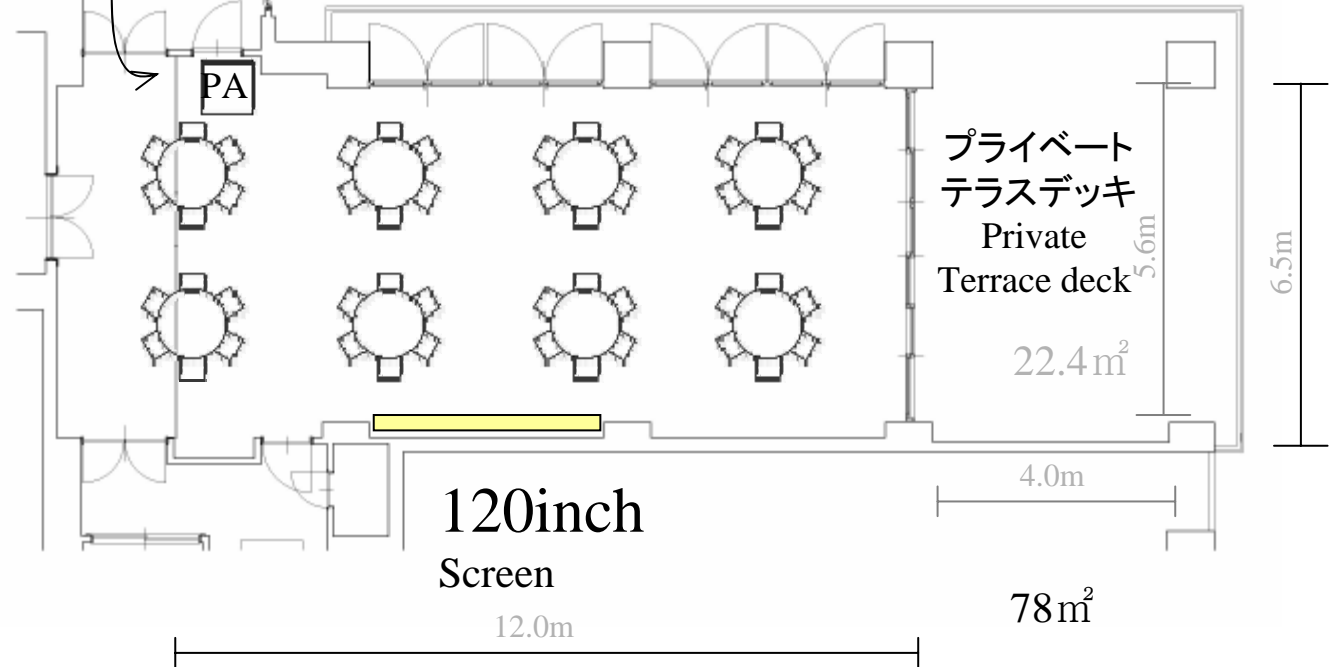

Floor Information

4F THE GRACE ROOM

出入口
Doorway

窓からお庭の景色をご覧ください
paned window

2400

Screen
size

1800

The Kawabun Nagoya

Floor Information

4F THE GRACE ROOM

The Kawabun Nagoya

Floor Information

4F THE GRACE ROOM