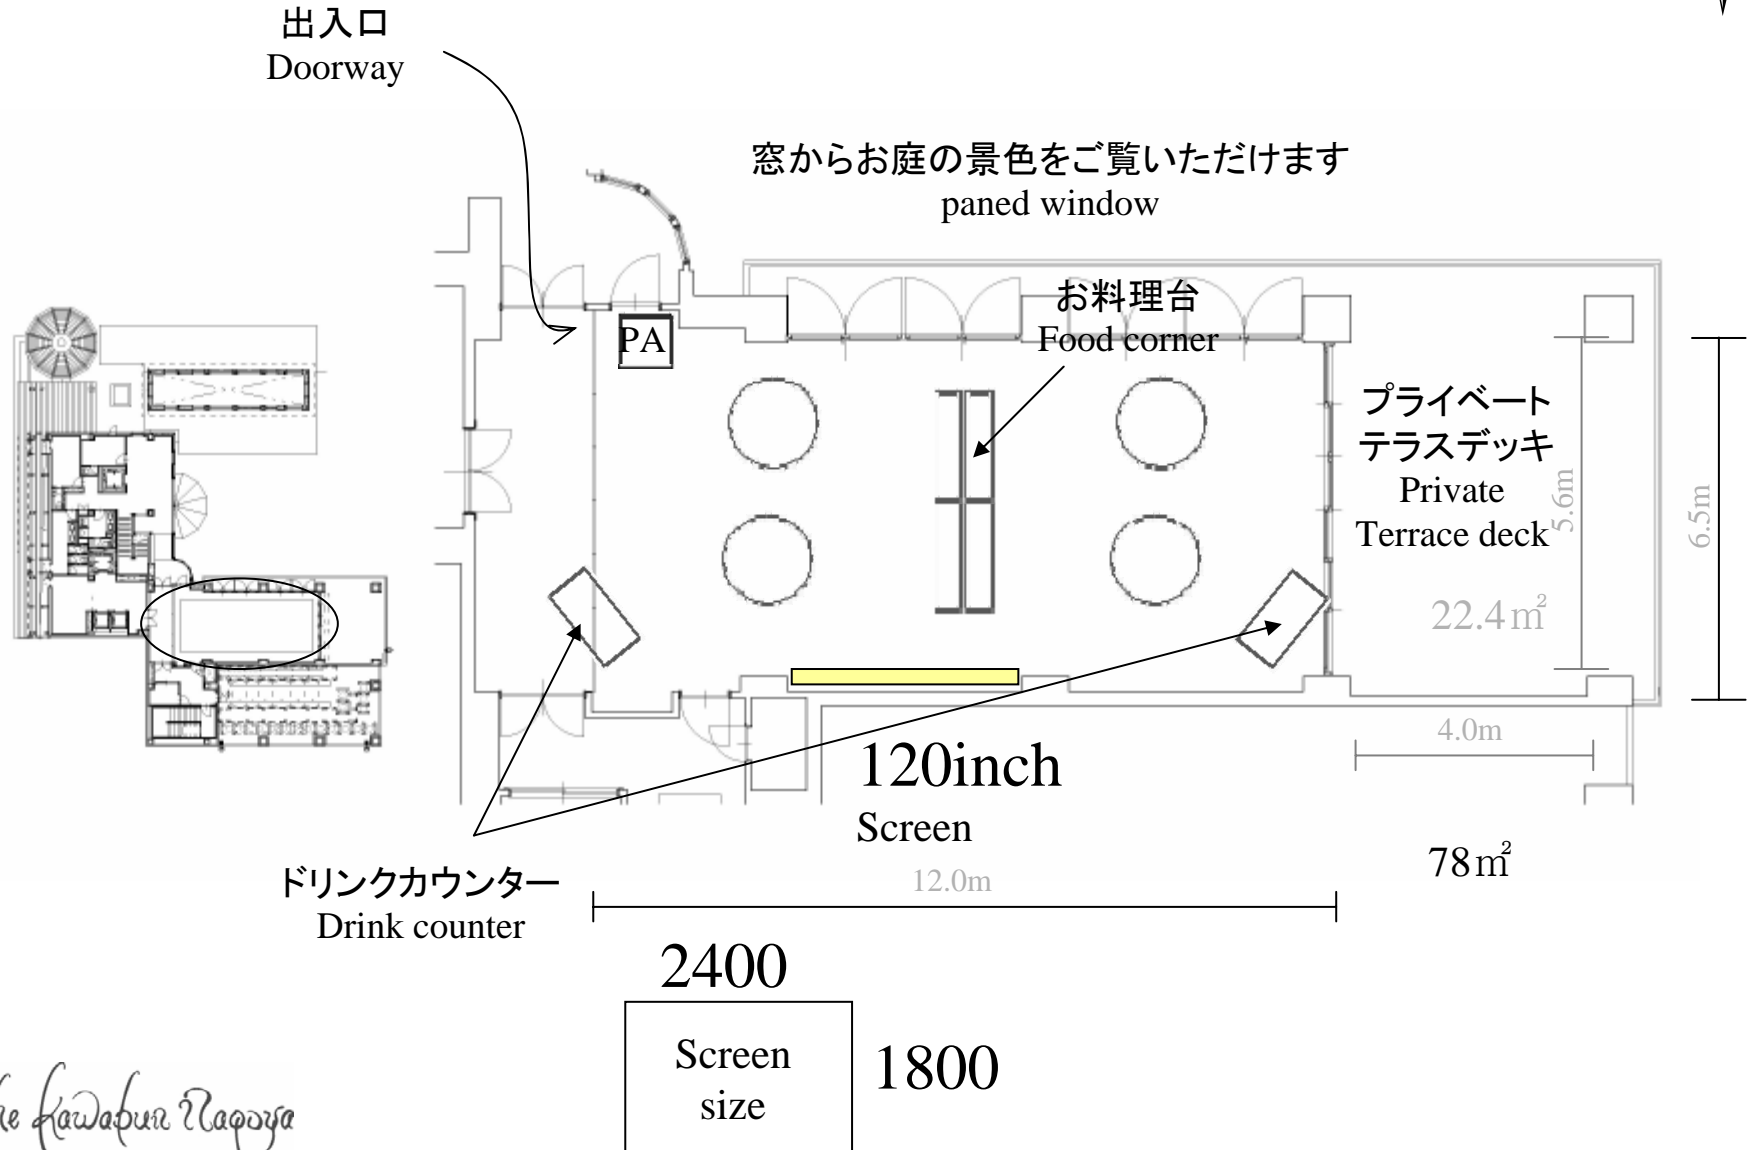

Floor Information

4F THE GRACE ROOM

出入口
Doorway

窓からお庭の景色をご覧ください
paned window

2400

Screen
size

1800

The Kawabun Nagoya

Floor Information

4F THE GRACE ROOM

The Kawabun Nagoya

Floor Information

4F THE GRACE ROOM